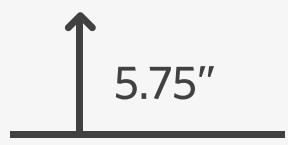

Monitor Elevation

Elevates monitors 5.75" off desktop surface

Dimensions

27" shelf: 27" x 9.8" x 5.75"
36" shelf: 36" x 9.8" x 5.75"